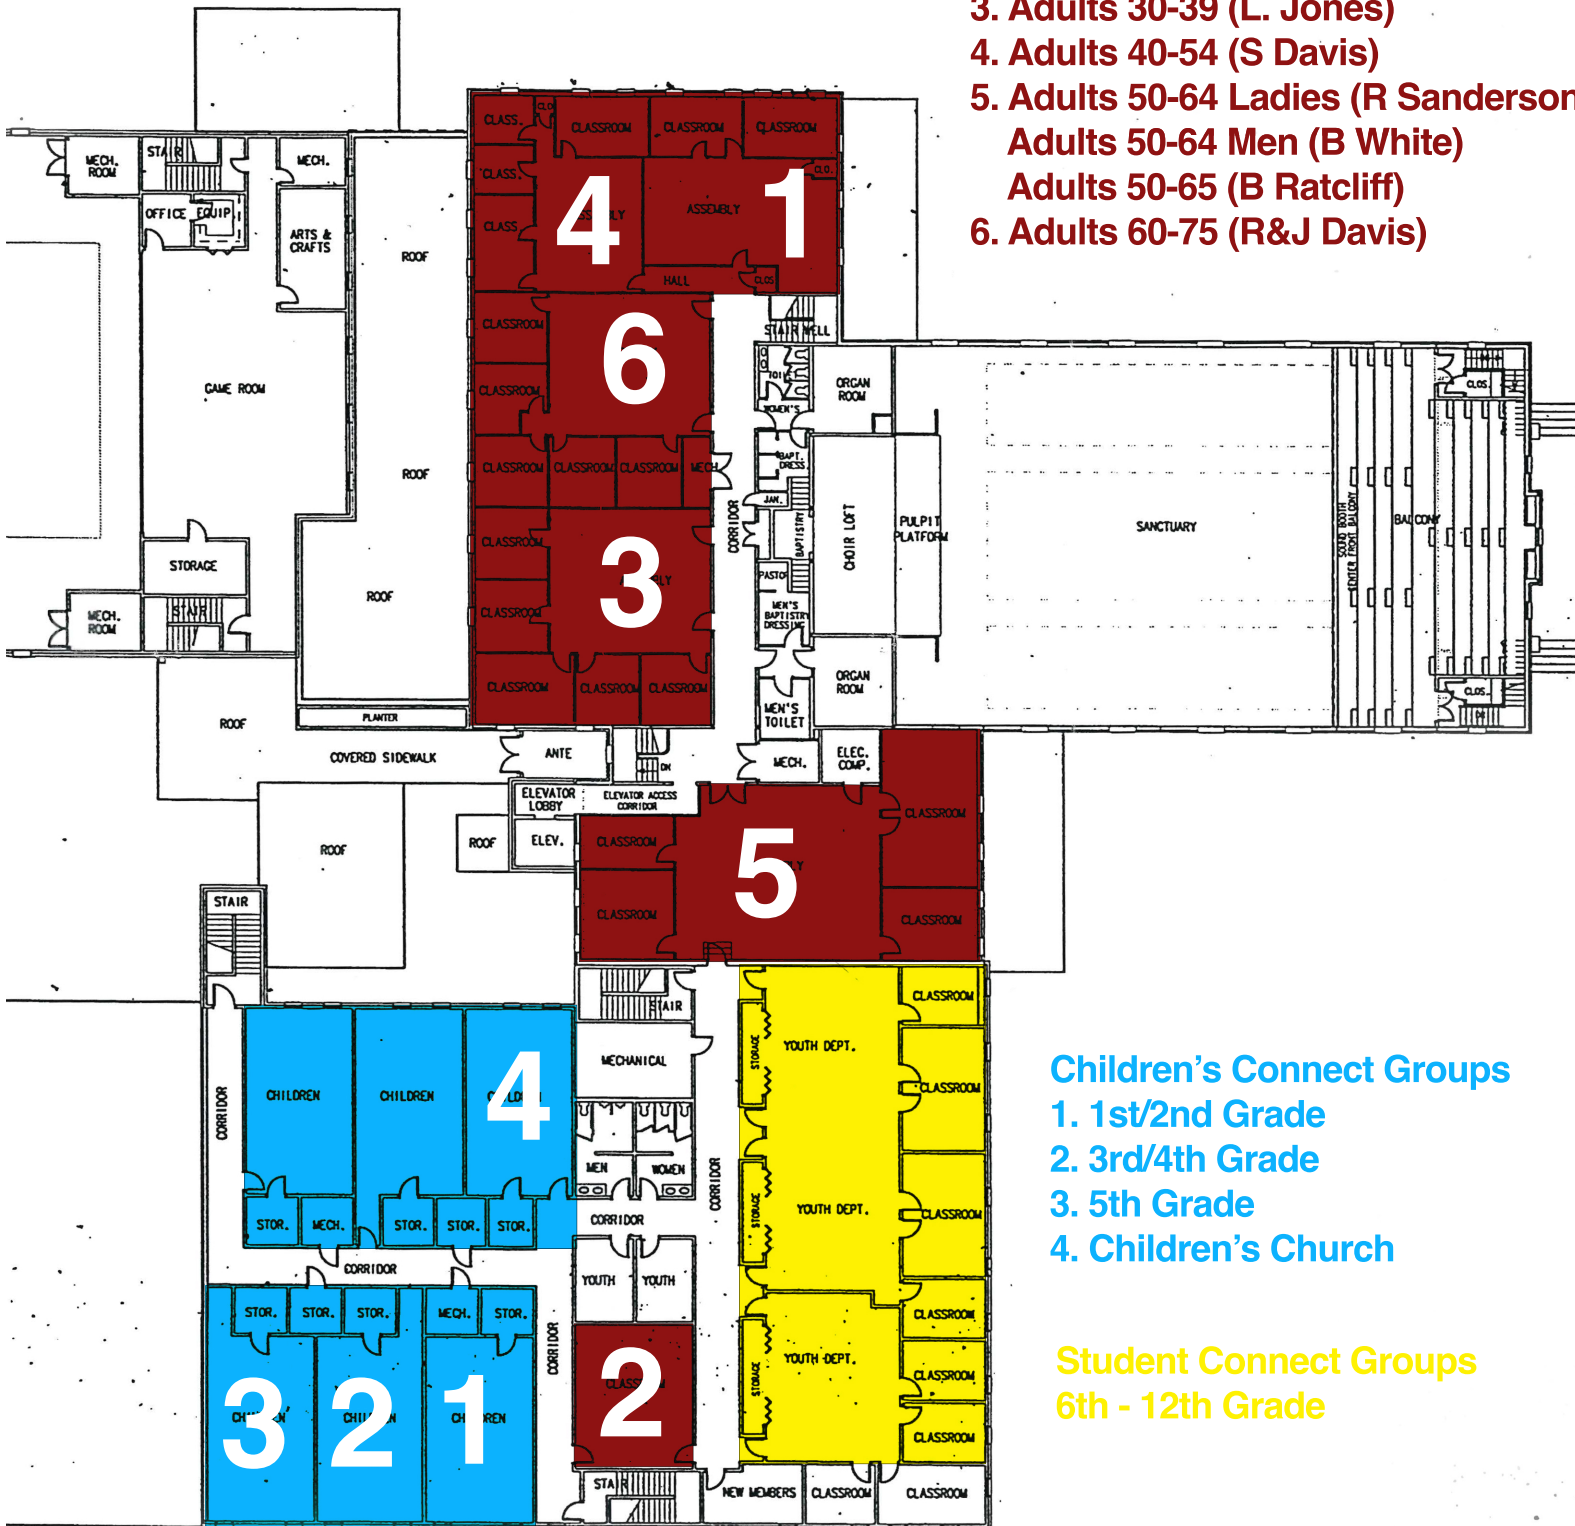

Church Map - Ground Floor

Guest Services Table

Adult Connect Groups

Preschool Connect Groups

Adult Connect Groups

1. Adults 65+ Coed (Pachmayr)
2. Adults 65+ Men (E LaVine)
3. Adults 65-75 Ladies (Marable)
4. Adults 70+ Ladies (G Thurman)
5. Adults 70+ Ladies (Simon/Swann)
6. Adults 70+ Men (T King)

Preschool Connect Groups

1. Bed Babies
2. Toddlers
3. 3yo
4. PreK/K5

Church Map - Second Floor

- Adult Connect Groups
- Children's Connect Groups
- Student Connect Groups

Adult Connect Groups

1. Adults 20-29 (P Dungan)
2. Adults 25-34 (T Fortenberry)
3. Adults 30-39 (L. Jones)
4. Adults 40-54 (S Davis)
5. Adults 50-64 Ladies (R Sanderson)
Adults 50-64 Men (B White)
Adults 50-65 (B Ratcliff)
6. Adults 60-75 (R&J Davis)

Children's Connect Groups

1. 1st/2nd Grade
2. 3rd/4th Grade
3. 5th Grade
4. Children's Church

Student Connect Groups
6th - 12th Grade