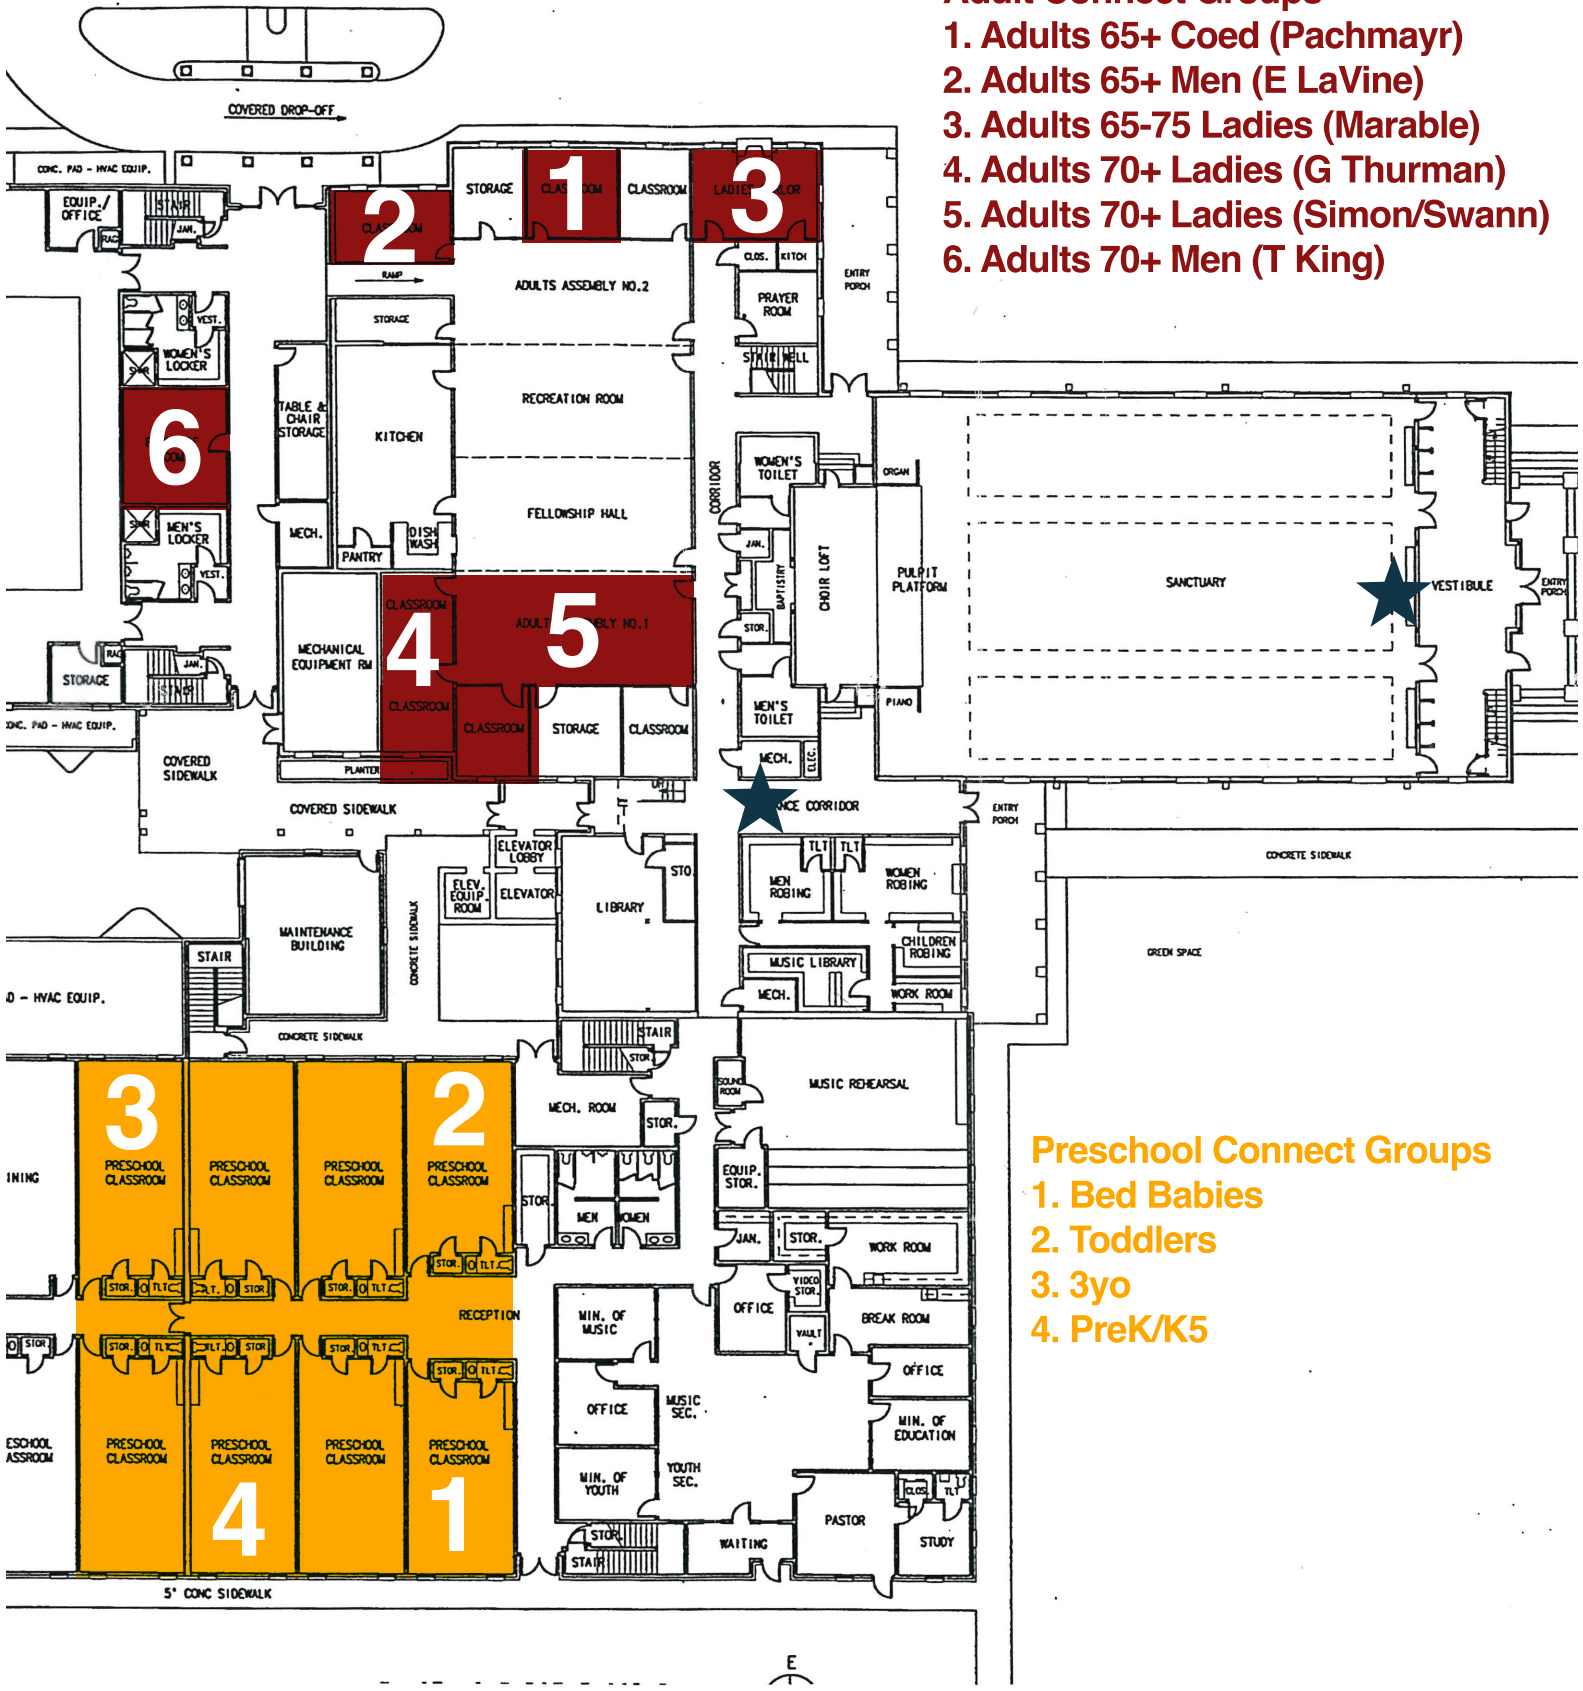

Church Map - Ground Floor

Guest Services Table

Adult Connect Groups

Preschool Connect Groups

Adult Connect Groups

1. Adults 65+ Coed (Pachmayr)
2. Adults 65+ Men (E LaVine)
3. Adults 65-75 Ladies (Marable)
4. Adults 70+ Ladies (G Thurman)
5. Adults 70+ Ladies (Simon/Swann)
6. Adults 70+ Men (T King)

Preschool Connect Groups

1. Bed Babies
2. Toddlers
3. 3yo
4. PreK/K5

Church Map - Second Floor

- Adult Connect Groups
- Children's Connect Groups
- Student Connect Groups

Adult Connect Groups

1. Adults 20-29 (P Dungan)
2. Adults 25-34 (T Fortenberry)
3. Adults 30-39 (L. Jones)
4. Adults 40-54 (S Davis)
5. Adults 50-64 Ladies (R Sanderson)
Adults 50-64 Men (B White)
Adults 50-65 (B Ratcliff)
6. Adults 60-75 (R&J Davis)

Children's Connect Groups

1. 1st/2nd Grade
2. 3rd/4th Grade
3. 5th Grade
4. Children's Church

Student Connect Groups
6th - 12th Grade